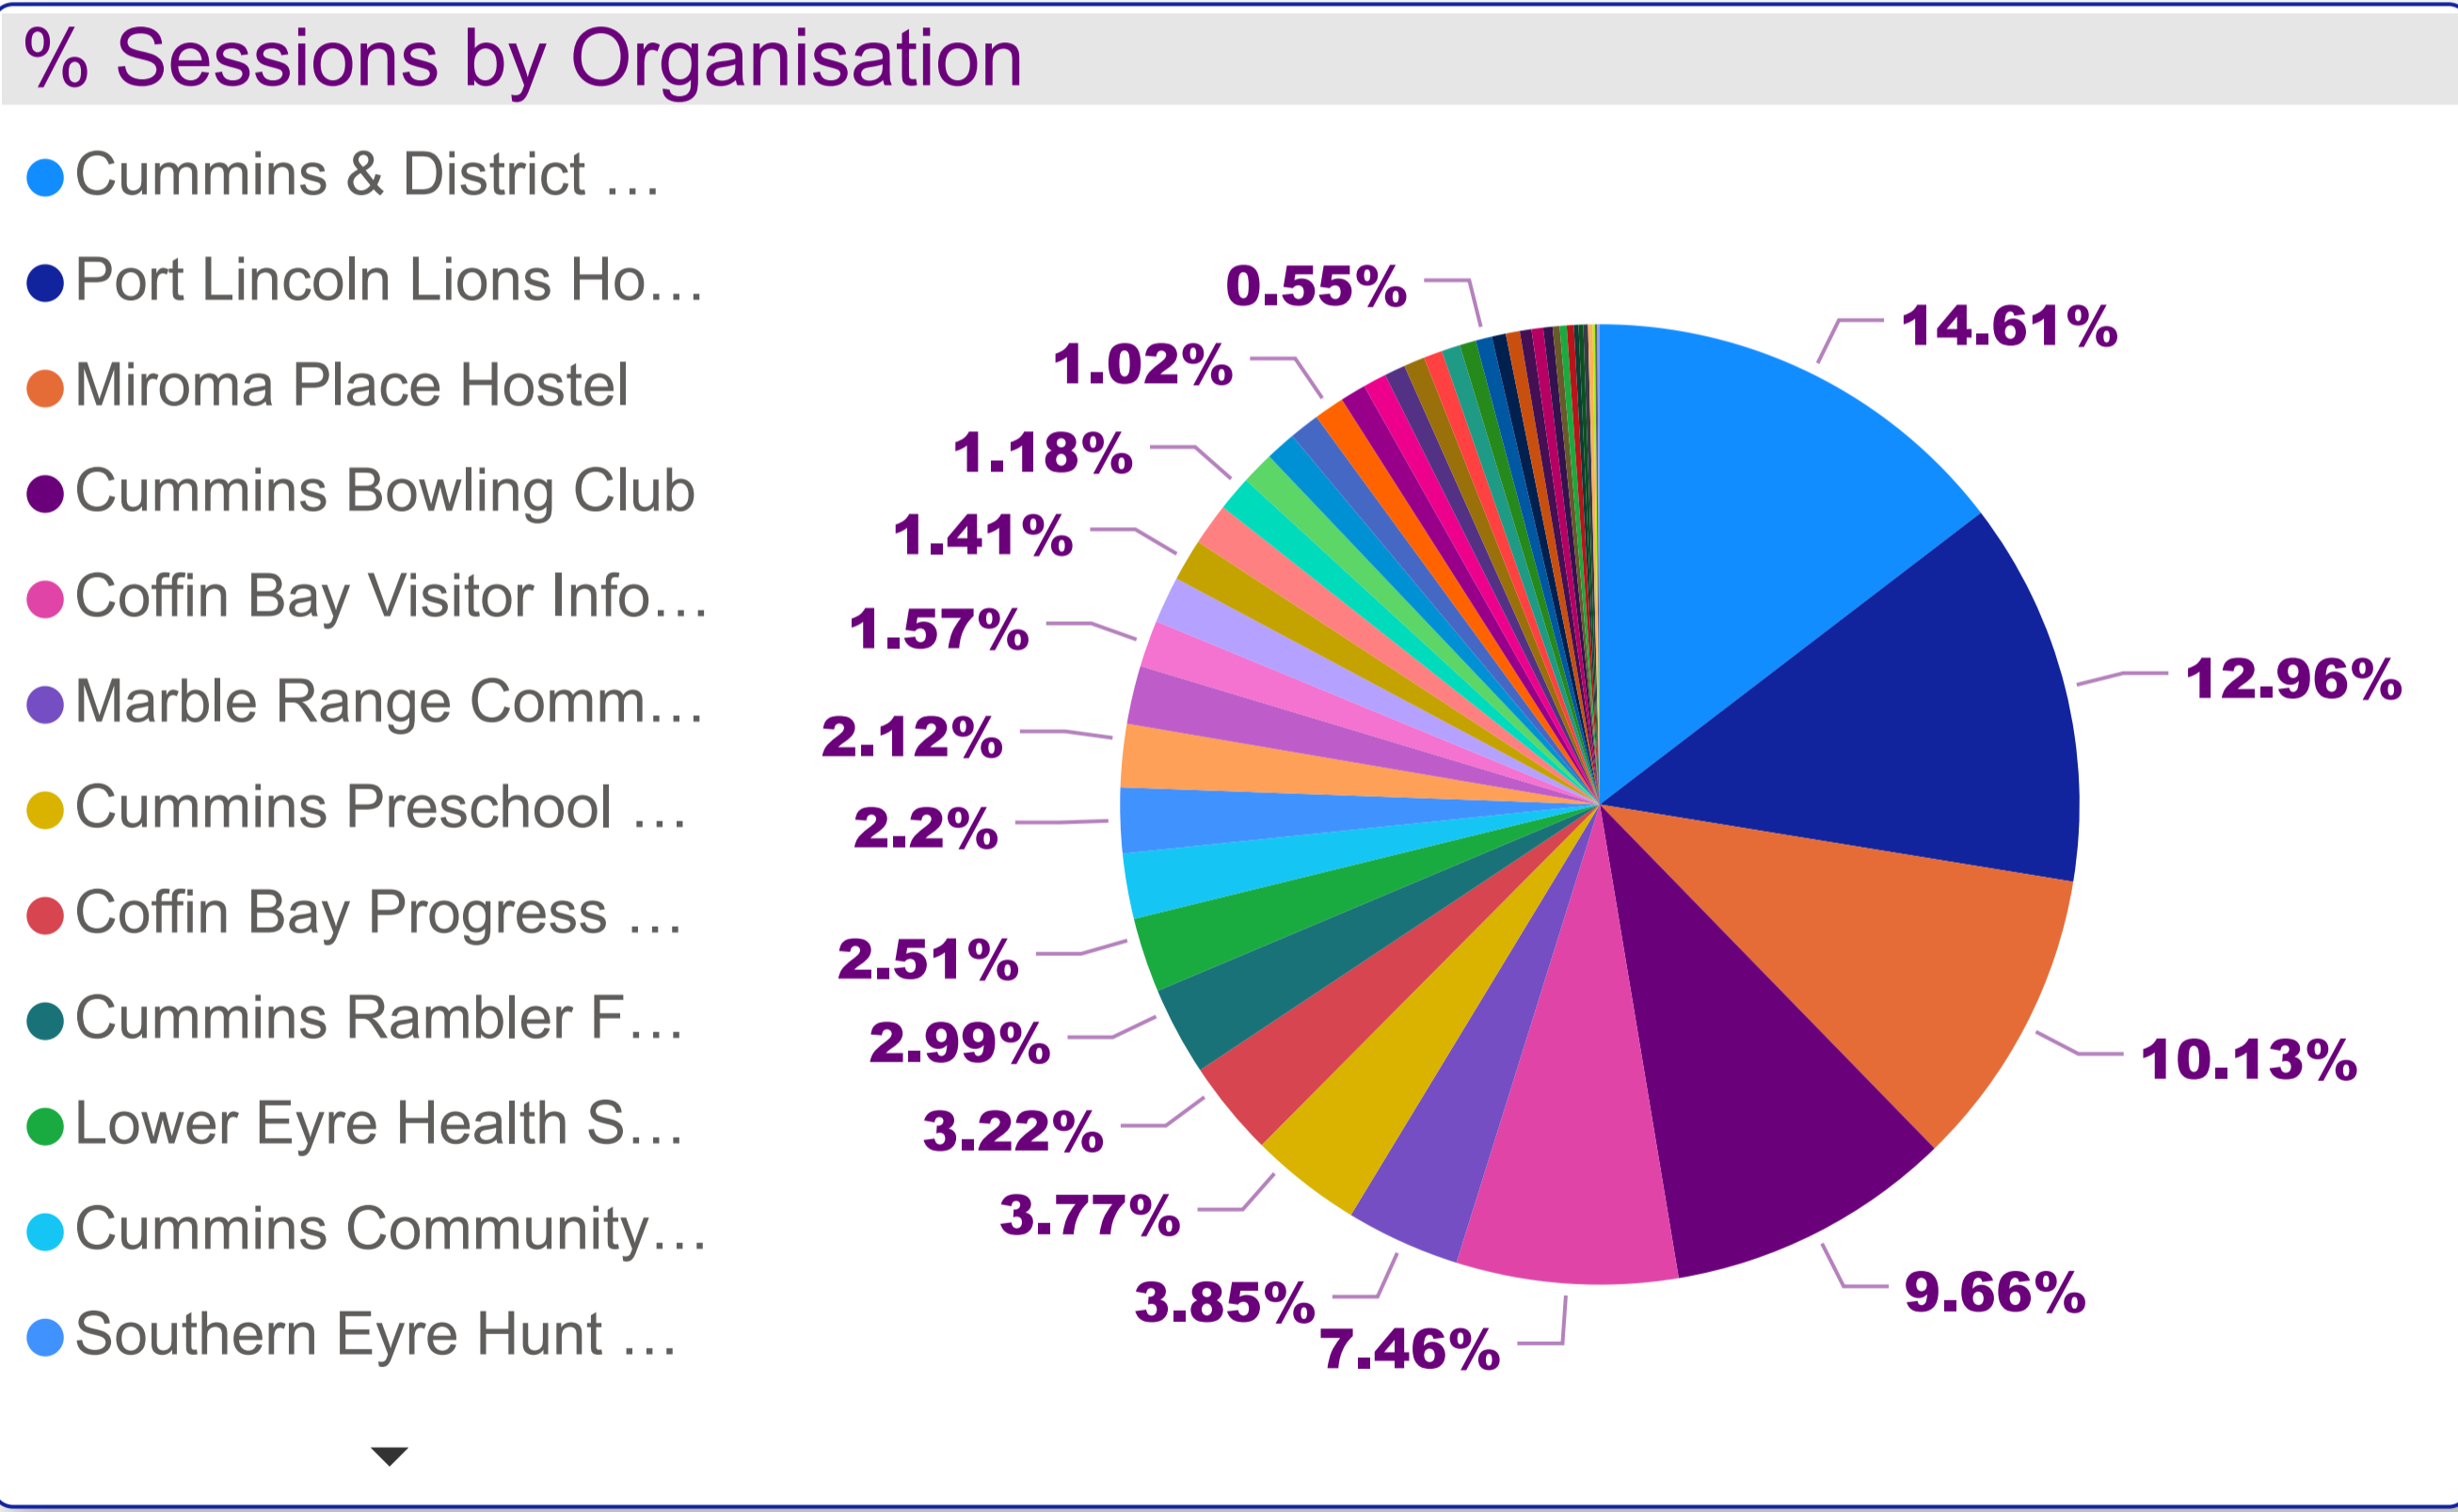

Lower Eyre Peninsula Council - Organisation Count by Primary Category (FY 2021-2022)

Lower Eyre Peninsula Council - Sessions by Organisation (FY 2021-2022)

FY 2021-2022

Primary Category, Organisation

- ▶ Accommodation
- ▶ Animals, Birds
- ▶ Communication & Information Services
- ▶ Community Organisation & Development
- ▶ Education
- ▶ Government
- ▶ Health & Disability
- ▶ Recreation