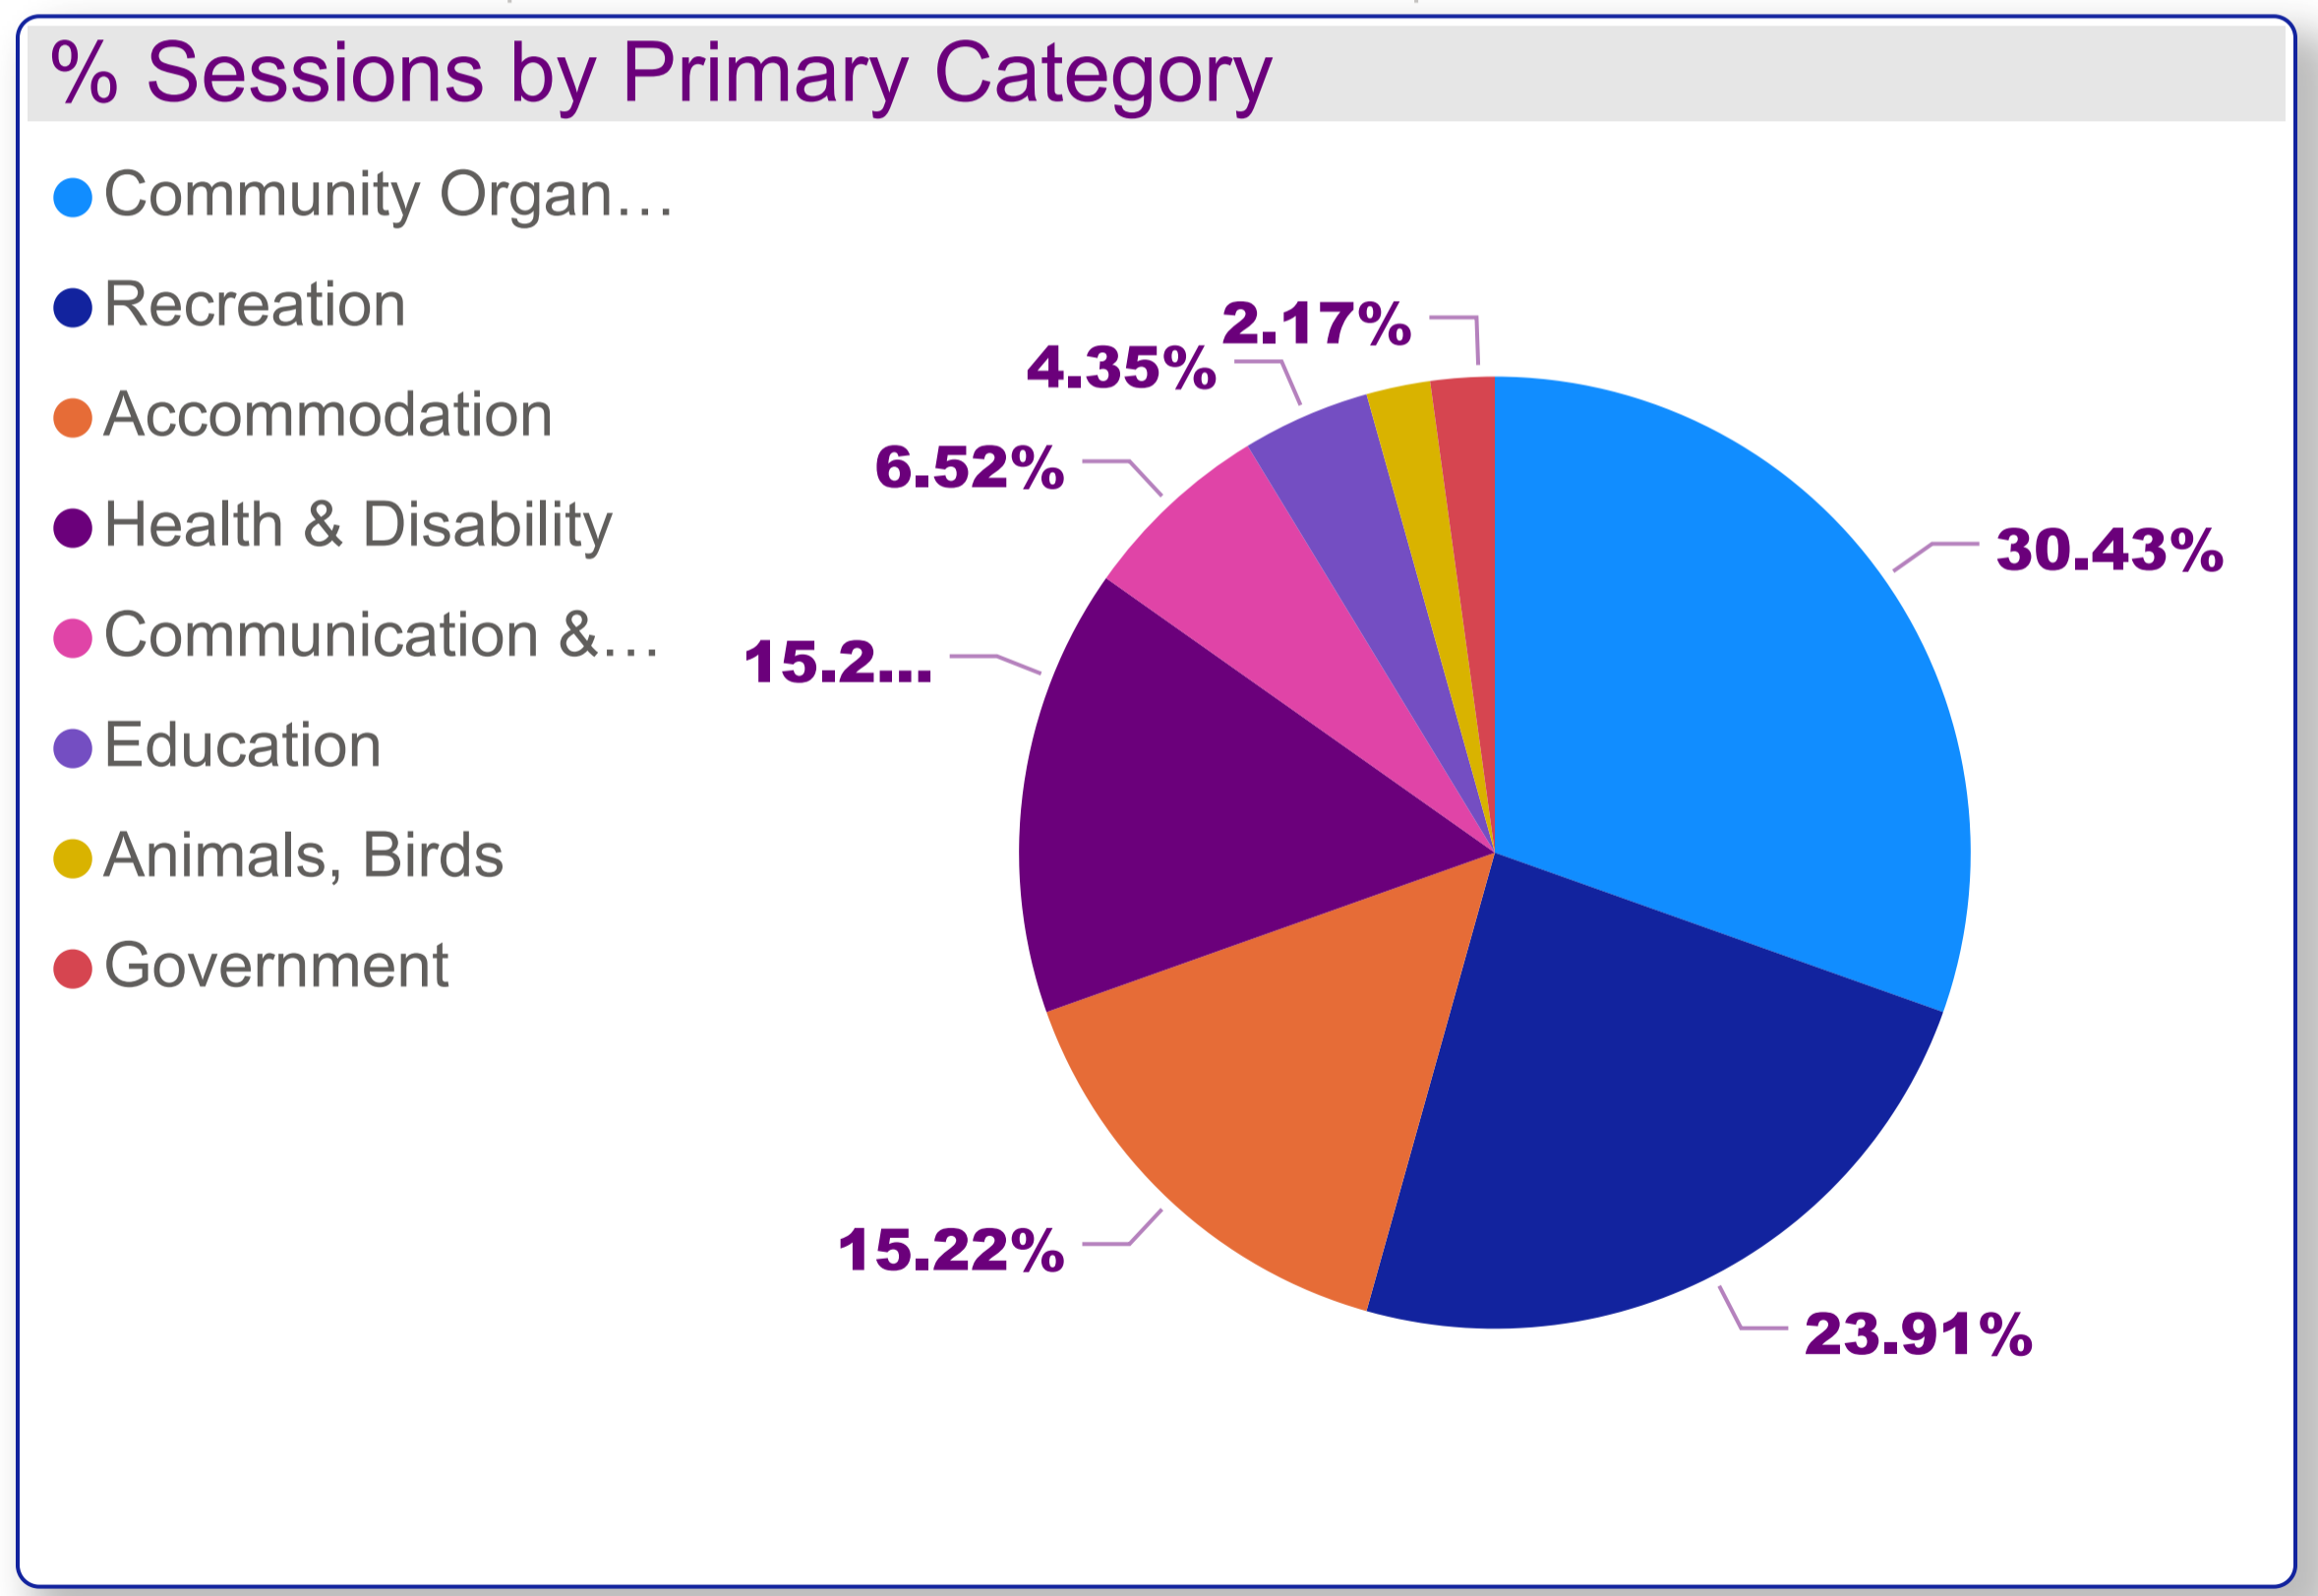

Lower Eyre Peninsula Council - Organisation Count by Primary Category (FY 2021-2022)

Lower Eyre Peninsula Council - Sessions by Organisation (FY 2021-2022)

FY 2021-2022

Primary Category, Organisation

- ▶ Accommodation
- ▶ Animals, Birds
- ▶ Communication & Information Services
- ▶ Community Organisation & Development
- ▶ Education
- ▶ Government
- ▶ Health & Disability
- ▶ Recreation

Organisation	Sum of Sessions
Cockaleeche Hall & Recreation Association	20
Coffin Bay Brumby Preservation Society Inc.	14
Coffin Bay Caravan Park	6
Coffin Bay Golf Club	8
Coffin Bay LPO	7
Coffin Bay Pharmacy	15
Coffin Bay Progress Association	41
Coffin Bay Visitor Information Outlet	95
Coulta Hall Committee	5
Cummins & District Enterprise Committee	25
Cummins & District Memorial Hospital Inc.	7
Cummins & District War Memorial Swimming Pool Inc.	186
Cummins Bowling Club	123
Cummins Chemist	9
Cummins Community Hall	28
Cummins Golf Club	5
Cummins Hotel	8
Cummins Post Office	1
Cummins Preschool & Rural Care	48
Cummins Rambler Football Club	38
Cummins School Community Library	27
Cummins Youth Advisory Committee	2
District Council of Lower Eyre Peninsula	3
Edillilie Memorial Progress Association	9
Eyre Peninsula Tourism	1
Total	1273