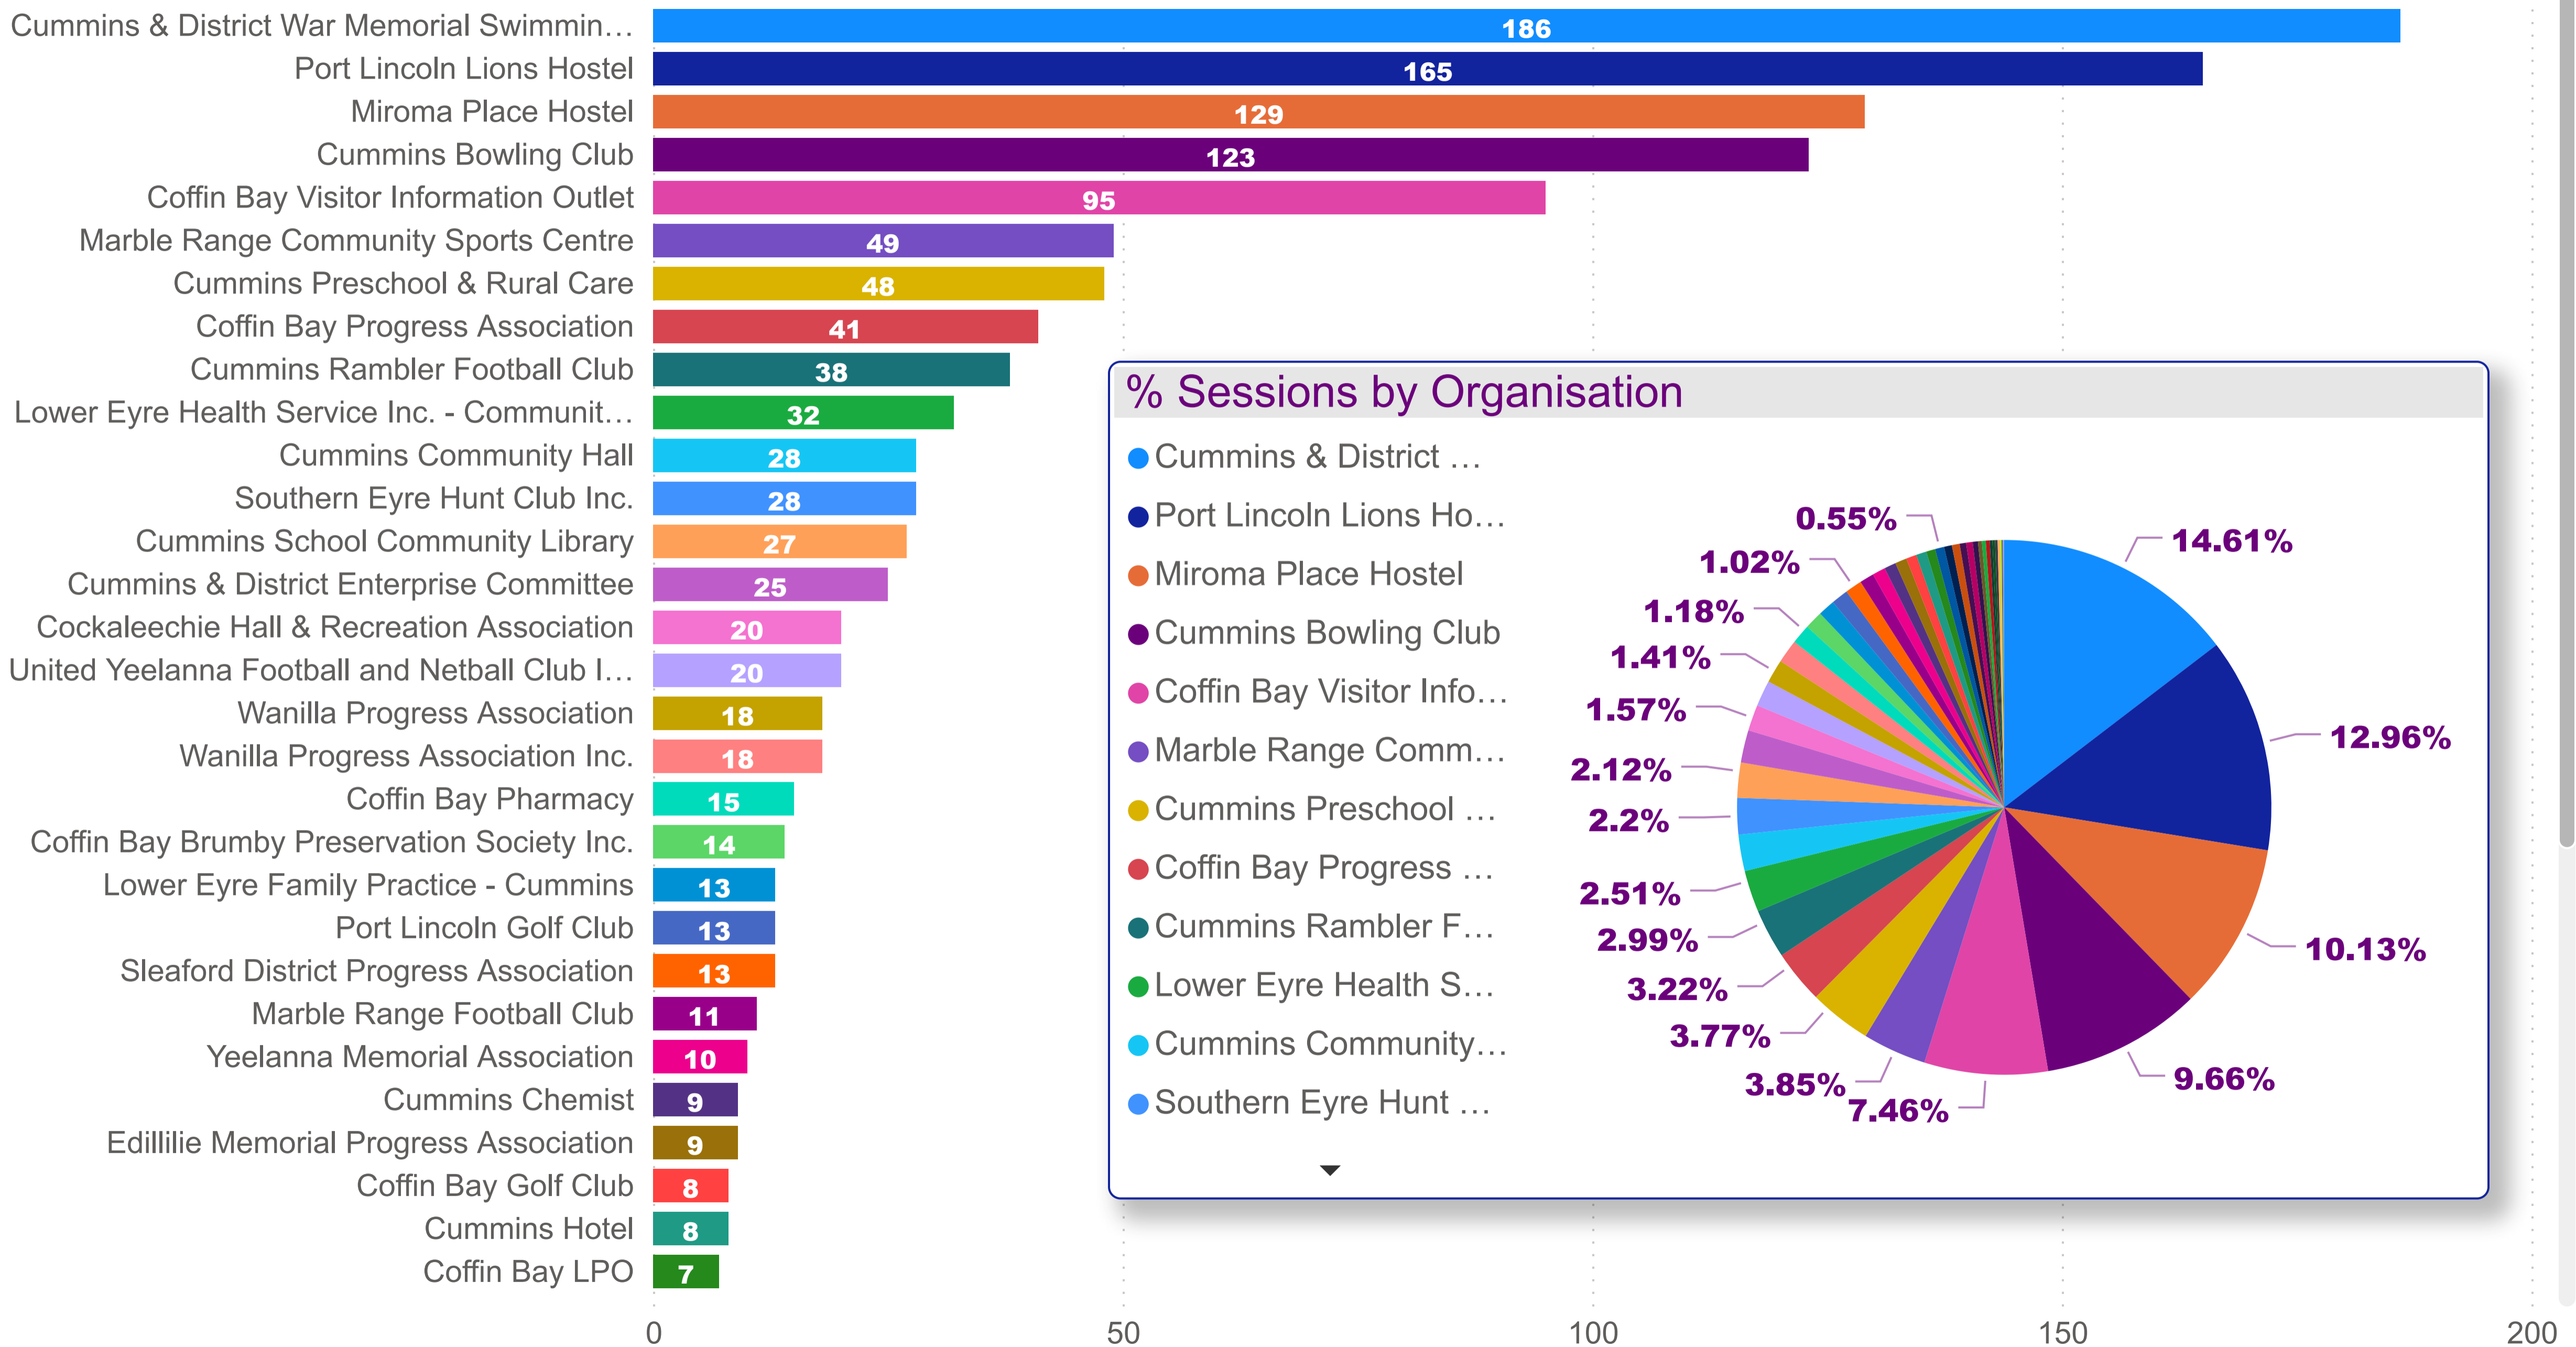

Lower Eyre Peninsula Council - Organisation Count by Primary Category (FY 2021-2022)

Lower Eyre Peninsula Council - Sessions by Organisation (FY 2021-2022)

FY 2021-2022

Primary Category, Organisation

- ▶ Accommodation
- ▶ Animals, Birds
- ▶ Communication & Information Services
- ▶ Community Organisation & Development
- ▶ Education
- ▶ Government
- ▶ Health & Disability
- ▶ Recreation

Organisation	Sum of Sessions
Cockaleeche Hall & Recreation Association	20
Coffin Bay Brumby Preservation Society Inc.	14
Coffin Bay Caravan Park	6
Coffin Bay Golf Club	8
Coffin Bay LPO	7
Coffin Bay Pharmacy	15
Coffin Bay Progress Association	41
Coffin Bay Visitor Information Outlet	95
Coulta Hall Committee	5
Cummins & District Enterprise Committee	25
Cummins & District Memorial Hospital Inc.	7
Cummins & District War Memorial Swimming Pool Inc.	186
Cummins Bowling Club	123
Cummins Chemist	9
Cummins Community Hall	28
Cummins Golf Club	5
Cummins Hotel	8
Cummins Post Office	1
Cummins Preschool & Rural Care	48
Cummins Rambler Football Club	38
Cummins School Community Library	27
Cummins Youth Advisory Committee	2
District Council of Lower Eyre Peninsula	3
Edillilie Memorial Progress Association	9
Eyre Peninsula Tourism	1
Total	1273