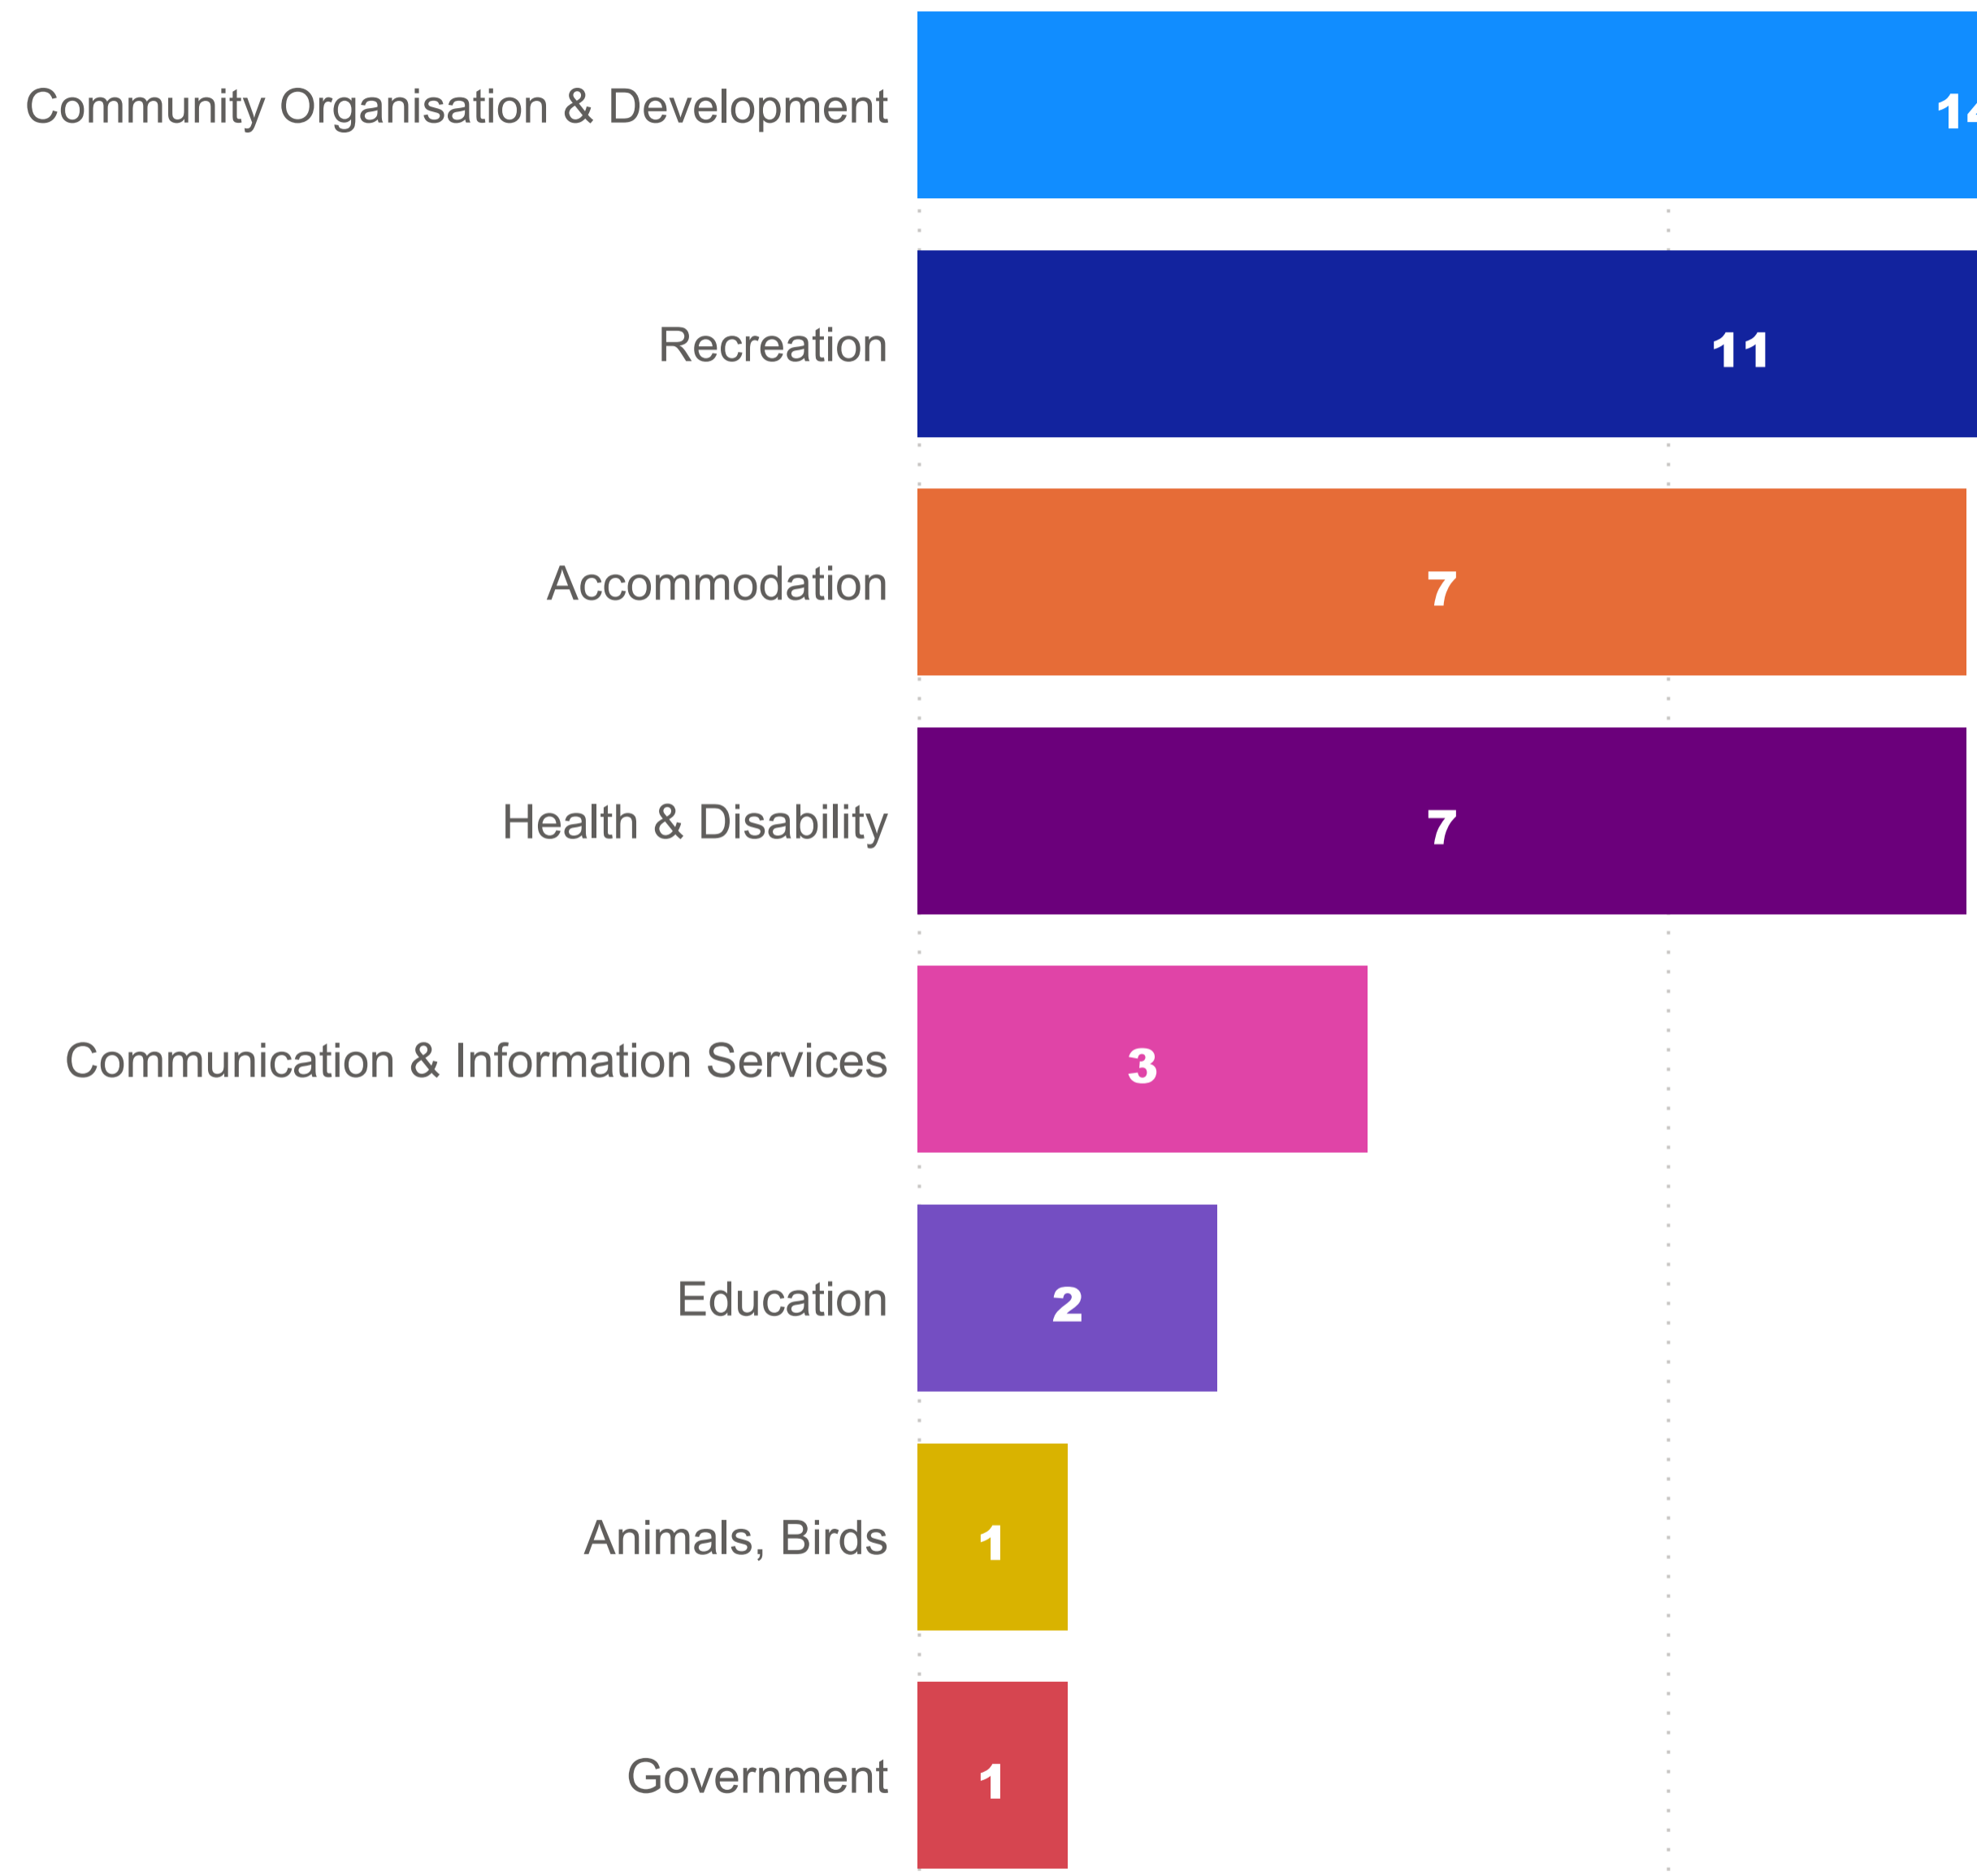

Lower Eyre Peninsula Council - Organisation Count by Primary Category (FY 2021-2022)

Lower Eyre Peninsula Council - Sessions by Organisation (FY 2021-2022)

FY 2021-2022

Primary Category, Organisation

- ▶ Accommodation
- ▶ Animals, Birds
- ▶ Communication & Information Services
- ▶ Community Organisation & Development
- ▶ Education
- ▶ Government
- ▶ Health & Disability
- ▶ Recreation

Organisation	Sum of Sessions
Cockaleeche Hall & Recreation Association	20
Coffin Bay Brumby Preservation Society Inc.	14
Coffin Bay Caravan Park	6
Coffin Bay Golf Club	8
Coffin Bay LPO	7
Coffin Bay Pharmacy	15
Coffin Bay Progress Association	41
Coffin Bay Visitor Information Outlet	95
Coulta Hall Committee	5
Cummins & District Enterprise Committee	25
Cummins & District Memorial Hospital Inc.	7
Cummins & District War Memorial Swimming Pool Inc.	186
Cummins Bowling Club	123
Cummins Chemist	9
Cummins Community Hall	28
Cummins Golf Club	5
Cummins Hotel	8
Cummins Post Office	1
Cummins Preschool & Rural Care	48
Cummins Rambler Football Club	38
Cummins School Community Library	27
Cummins Youth Advisory Committee	2
District Council of Lower Eyre Peninsula	3
Edillilie Memorial Progress Association	9
Eyre Peninsula Tourism	1
Total	1273